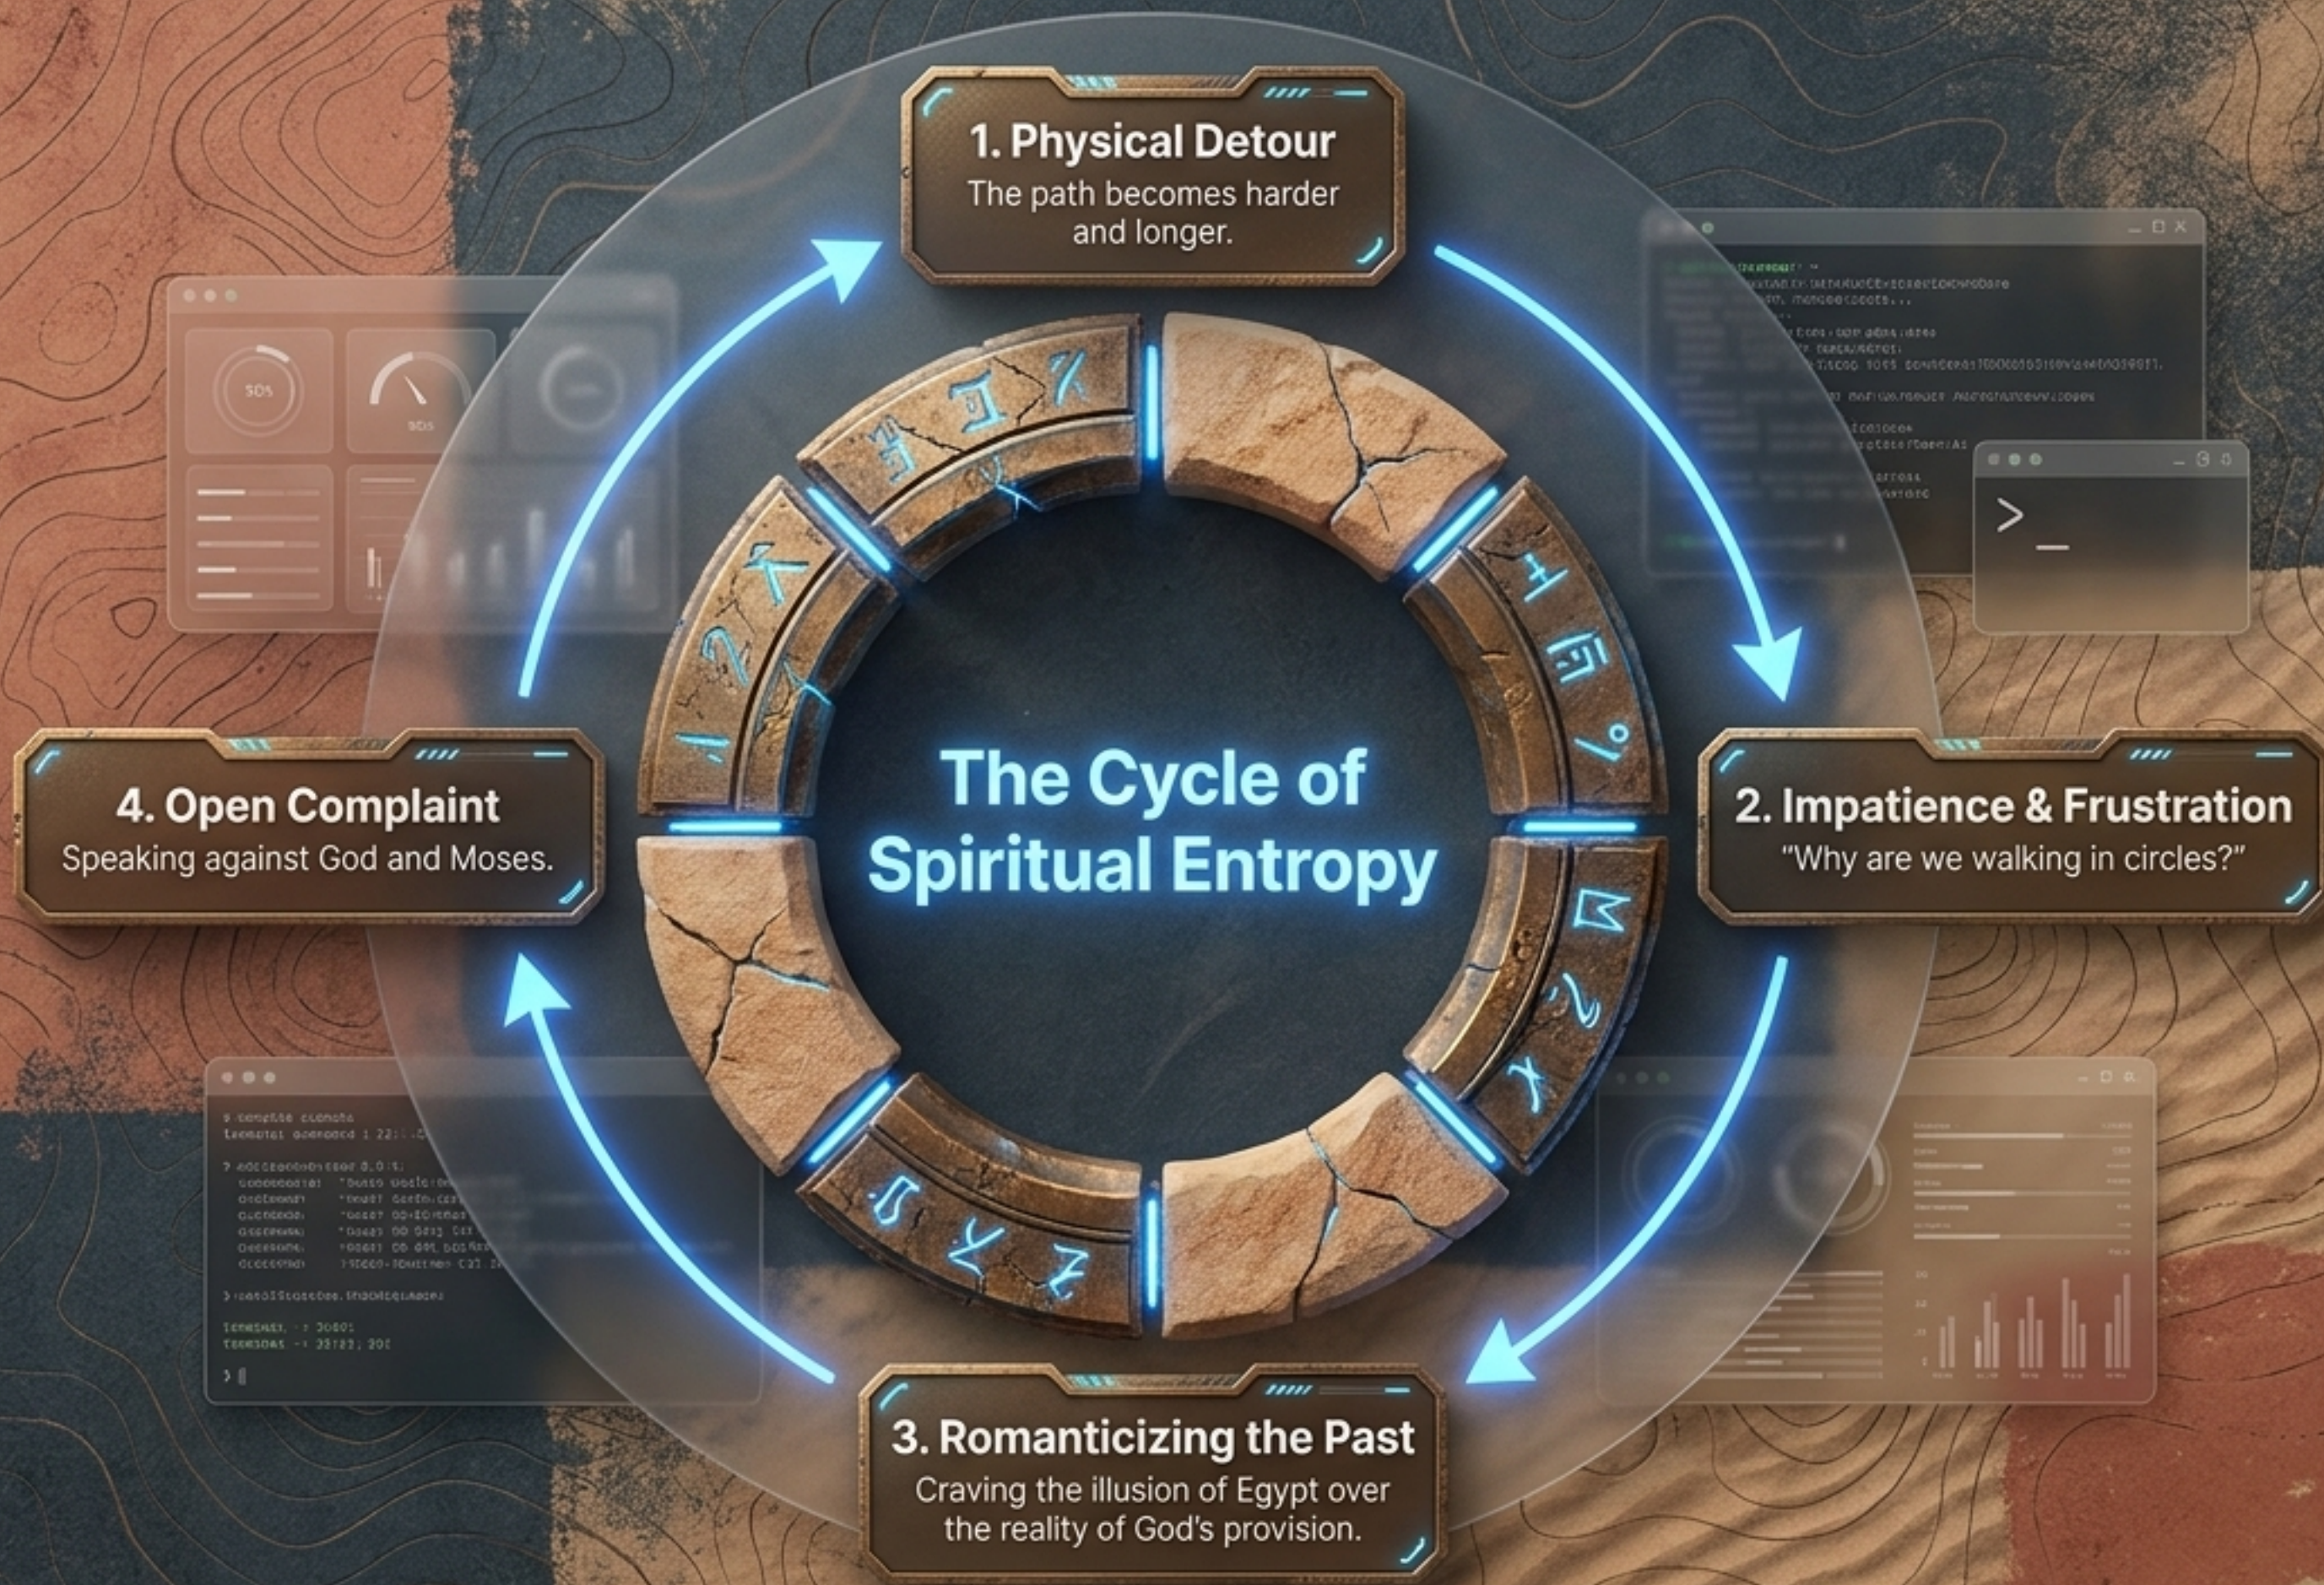

## System Status

**Location:** Wilderness Detour (Bypassing Edom)

**Leadership Status:** Compromised (Aaron recently deceased)

**Congregation Morale:** Critical / Declining

## Error Log

**System Alert:** The people grew impatient on the way. (Numbers 21:4)

The longest detours often reveal the deepest bugs in the system. Forced to walk around Edom, the Israelites' physical exhaustion quickly morphed into a spiritual system failure.

### The Frustration of the Present (The Wilderness)

**The Feeling (User Input):**  
Tired of 'heavenly tofu' (manna), walking in circles, feeling abandoned.

**The Reality (Actual Data):**  
Divine protection, daily miraculous provision, heading toward the Promised Land.